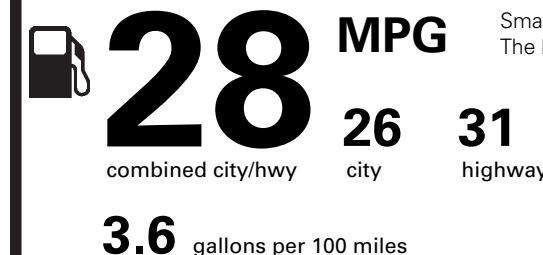

PRICE INFORMATION

BASE PRICE	\$28,595.00
TOTAL OPTIONS/OTHER	
TOTAL VEHICLE & OPTIONS/OTHER	28,595.00
DESTINATION & DELIVERY	1,195.00

EPA DOT Fuel Economy and Environment

Gasoline Vehicle

Fuel Economy

Small SUVs range from 18 to 120 MPG. The best vehicle rates 136 MPGe.